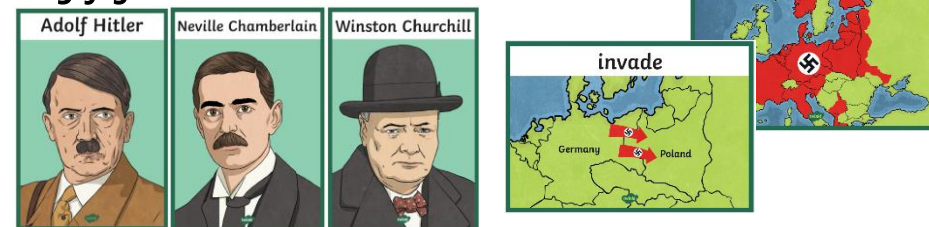

1939 1st September Germany invades Poland.	1939 3rd September Prime Minister Neville Chamberlain declares war on Germany.	1940 10th May Winston Churchill becomes the new Prime Minister.	1940 10th July The Battle of Britain begins.	1940 7th September The London Blitz begins.	1941 11th December The United States declares war on Germany and Italy.	1945 30th April Hitler commits suicide.	1945 7th May Germany surrenders to the West.	1945 8th May Britain celebrates VE Day.

Key learning

How did WWII begin?
Who were the Axis and Allies?
Who were the key characters of WWII?
How did Jews suffer during WWII?
What was life like for children in Britain during WWII? Evacuation, Rationing, Blitz, Battle of Britain & VE Day.

Fascinating facts

- World War II lasted for six years. It began on the 3rd September 1939 and ended on 2nd September 1945.
- Over fifty million people were killed during World War II, which affected almost every country in the world.
- The events of World War II have shaped the world we know today and will continue to impact on our future for a long time to come.
- The Nazis killed approximately 12 million people, of which 6 million were Jews.

Key figures

VOCABULARY

Allies	The United Kingdom, France and Poland, later joined by other countries, including the USSR (Soviet Union), the United States of America and China.
Axis	The Axis Powers were originally Germany, Japan and Italy. Other countries joined them later
Nazi party	A German political party with racist and anti-Jewish ideas, led by Adolf Hitler.
The Holocaust	The Holocaust is the term for the killing of over six million Jewish people before and during World War II, organised by Adolf Hitler and the Nazi party
Evacuation	During World War II, many children were evacuated from the cities to the countryside where it was believed they would be safer from bombing.
Rationing	At the start of the war, Britain began to ration food. To ration something means to allow each person to only have a fixed amount of it.
Battle of Britain	The Battle of Britain, between the German Luftwaffe and the Royal Air Force, was the first ever battle to be fought only in the air. It was made up of lots of air battles that lasted from 10 July to 31 October 1940.
VE Day	Victory in Europe Day (VE Day) took place on May 8th 1945. It was a public holiday and day of celebration to mark the defeat of Germany by the Allied forces in World War II.